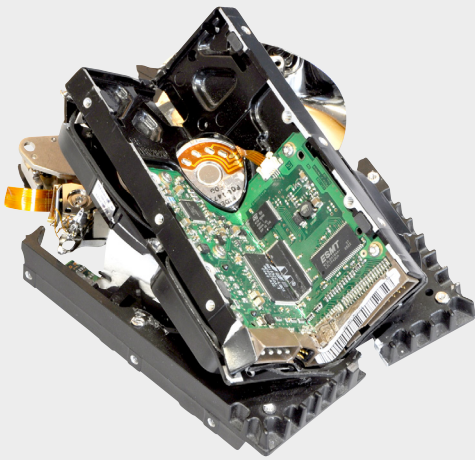

INFORMATION
SECURITY

INTIMUS CRUSHER

HARD DRIVE PHYSICAL
DESTROYER

- ▶ Destroys all kind of hard drives regardless of size, operating system or interface
- ▶ Fast and easy to operate

PHYSICAL CRUSHER

The high-speed, high-powered intimus Crusher is the fastest and lightest NSA/CSS EPL-listed hard drive destroyer on the market. The intimus Crusher meets evolving technology challenges by increasing the speed, amplifying the crushing power, and offering an optional solid-state destroyer that both perforates and waffles solid-state media, flash drives, USB thumb drives, and SSHD controller boards. HDDs are bent by the Crusher. It is best to combine the Crusher with a Degausser for a full solution for high security requirements. Security level H3* for standalone application.

FEATURES

- Now with more robust crush chamber
- Listed on NSA/CSS evaluated products list
- Bends, breaks, and mangles hard drives, including dataplatters and other internal components, preventing data recovery
- Destroys solid-state media, flash drives, USB thumb drives, and SSHD controller boards when used with optional intimus Destroyer
- Independently tested and certified to meet CE directives for safety, compatibility, and interference
- Lightest electric destroyer on the market
- Crushes multiple drives at a time
- Quiet, office-friendly design
- No hydraulics

TECHNICAL DATA

SPECIFICATIONS	
Power Supply	100-240V±5% Factory configurable
Power Consumption	During standby: 90 W During crush: 1200 W (max)
Media	intimus Crusher: Hard Drives up to 2.25 inch in height With optional intimus Destroyer: SSD, flash drives, USB thumb drives, SSHD controller boards
Destruction Time	Destroys up to 1,800 (2.5 inch) hard drives per hour Destroys up to 360 (3.5 inch) hard drives per hour
Certifications/Listing	NSA/CSS EPL • CE
Destruction Chamber capacity (HxWxD)	2.3 x 4.9 x 6.8 inch
Temperature	41°F - 104°F
Humidity	10%H - 40%H without condensation
Weight	79 lbs.
Size (HxWxD)	14.9 x 7.5 x 18.6 inch