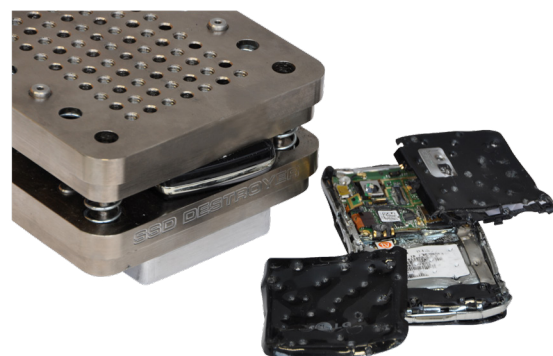

intimus Destroyer