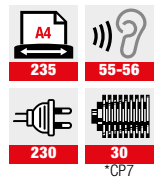

**INFORMATION
SECURITY**

INTIMUS 45

IN THE OFFICE

- Low noise level
- Integrated Auto Reverse Function for easy removal of paper jams
- Illuminated indicators for stand-by, basket full, door open and paper jam
- Sealed dust-free design with robust wooden cabinet
- Mounted on rollers for flexible use

EcoLogic

I-control®

DLS

Silentec®

2x2
CORRECT

PROFESSIONAL DATA SHREDDERS

– a Synthesis of Technology, Performance and Design. All intimus® shredders are built from durable, precision engineered, high-performance components, designed for a long life of high volume usage. The product range covers all requirements from day-to-day office use up to High Security Shredding machines in use for destruction of classified material in line with all current legal requirements such as DIN 66399 or NSA 02/01. intimus® shredders carry various features which make them unique in user-friendliness and operating efficiency.