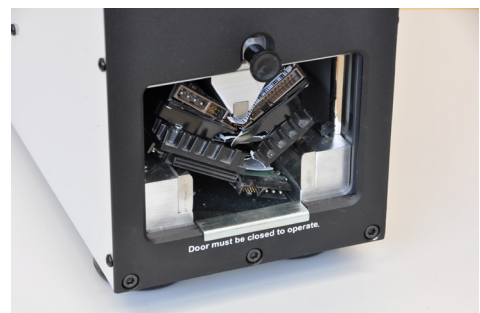

intimus Crusher