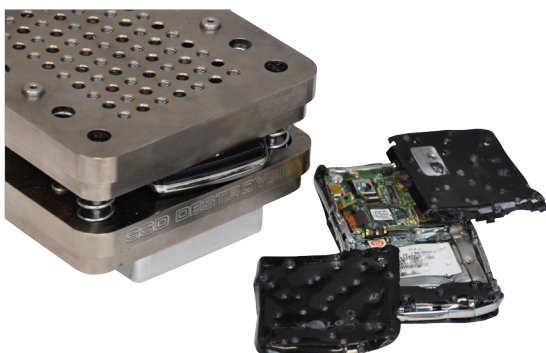

INFORMATION
SECURITY

INTIMUS CRUSHER

HARD DRIVE PHYSICAL
DESTROYER

SSD & HDD in one

- ▶ Destroys all kind of hard drives regardless of size, operating system or interface
- ▶ Fast and easy to operate

PHYSICAL
CRUSHER
AND
DESTROYER

The high-speed, high-powered intimus Crusher is the fastest and lightest NSA/CSS EPL-listed hard drive destroyer on the market. The intimus Crusher meets evolving technology challenges by increasing the speed, amplifying the crushing power, and offering an optional solid-state destroyer that both perforates and waffles solid-state media, flash drives, USB thumb drives, and SSHD controller boards. HDDs are bent by the Crusher. Best to combine with degaussing for a full solution for high security requirements. Security level H3* for standalone application.

FEATURES

- Now with more robust crush chamber
- Listed on NSA/CSS evaluated products list
- Bends, breaks, and mangles hard drives, including dataplatters and other internal components, preventing data recovery
- Destroys solid-state media, flash drives, USB thumb drives, and SSHD controller boards when used with optional Intimus Destroyer
- Independently tested and certified to meet CE directives for safety, compatibility, and interference
- Lightest electric destroyer on the market
- Crushes multiple drives at a time
- Quiet, office-friendly design
- No hydraulics

TECHNICAL DATA

SPECIFICATIONS	
Power Supply	50/60 Hz- Factory configurable
Power Consumption	During standby: 90 W During crush: 1200 W (max)
Media	intimus Crusher: Hard Drives up to 5,7 cm in height With optional intimus Destroyer: SSD, flash drives, USB thumb drives, SSHD controller boards
Destruction Time	Destroys up to 1,800 (6,4 cm) hard drives per hour Destroys up to 360 (8,9 cm) hard drives per hour
Certifications/Listing	NSA/CSS EPL • CE
Destruction Chamber capacity (HxWxD)	57.4 x 123.7 x 172.2 mm
Temperature	5°C - 40°C
Humidity	10%H - 40%H without condensation
Weight	35.9 kg
Size (HxWxD)	377.7 x 190.8 x 473.5 mm