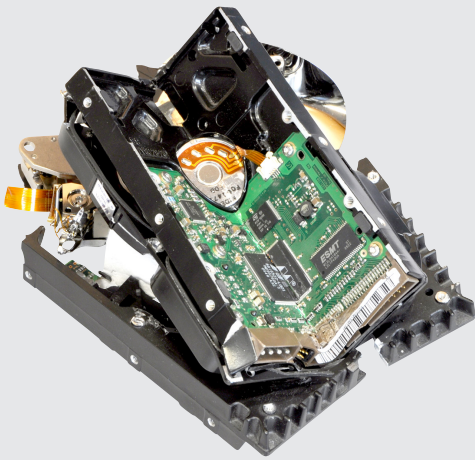

INFORMATION
SECURITY

INTIMUS CRUSHER

HARD DRIVE PHYSICAL
DESTROYER

SSD & HDD in one

- ▶ Destroys all kind of hard drives regardless of size, operating system or interface
- ▶ Fast and easy to operate

PHYSICAL
CRUSHER
AND
DESTROYER

The high-speed, high-powered intimus Crusher is the fastest and lightest NSA/CSS EPL-listed hard drive destroyer on the market. The intimus Crusher meets evolving technology challenges by increasing the speed, amplifying the crushing power, and offering an optional solid-state destroyer that both perforates and waffles solid-state media, flash drives, USB thumb drives, and SSHD controller boards. HDDs are bent by the Crusher. Best to combine with degaussing for a full solution for high security requirements. Security level H3* for standalone application.

FEATURES

- Now with more robust crush chamber
- Listed on NSA/CSS evaluated products list
- Bends, breaks, and mangles hard drives, including dataplatters and other internal components, preventing data recovery
- Destroys solid-state media, flash drives, USB thumb drives, and SSHD controller boards when used with optional Intimus Destroyer
- Independently tested and certified to meet CE directives for safety, compatibility, and interference
- Lightest electric destroyer on the market
- Crushes multiple drives at a time
- Quiet, office-friendly design
- No hydraulics

TECHNICAL DATA

SPECIFICATIONS	
Power Supply	50/60 Hz- Factory configurable
Power Consumption	During standby: 90 W During crush: 1200 W (max)
Media	intimus Crusher: Hard Drives up to 5,7 cm in height With optional intimus Destroyer: SSD, flash drives, USB thumb drives, SSHD controller boards
Destruction Time	Destroys up to 1,800 (6,4 cm) hard drives per hour Destroys up to 360 (8,9 cm) hard drives per hour
Certifications/Listing	NSA/CSS EPL • CE
Destruction Chamber capacity (HxWxD)	57.4 x 123.7 x 172.2 mm
Temperature	5°C - 40°C
Humidity	10%H - 40%H without condensation
Weight	35.9 kg
Size (HxWxD)	377.7 x 190.8 x 473.5 mm