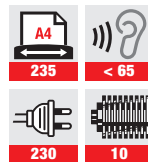

SPECIFICATIONS	3000 S	3000 C
Shred size	4 mm	3,8 x 48 mm
Bin volume	39 l	39 l
Suitable for	2-4 persons	2-4 persons
Security level DIN 66399	P-2 / O-2 / T-2	P-3 / F-1 / O-2 / T-3
Shredding capacity*	22 sheets 70 g/m ²	16 sheets 70 g/m ²
	19 sheets 80 g/m ²	14 sheets 80 g/m ²
Cutting speed	30 mm/sec	30 mm/sec
Throughput**	70g/m ² 133 sheets/min.	97 sheets/min.
	80g/m ² 127 sheets/min.	91 sheets/min.
Noise Level	< 65 dB	< 65 dB
Input	220-240 V,	220-240 V,
	50-60 Hz	50-60 Hz
Also shreds:		
Weight	14,5 kg	15,5 kg
Dimensions (WxDxH)	42 x 34 x 66 cm	42 x 34 x 66 cm

INNOVATIVE CUTTING TECHNOLOGY

- Automatic start / stop
- Automatic reverse
- Overheat and overload protection
- With caster for easy movement
- Equipped with jam free roller avoid paper jam
- One slot for Paper, CDs and ID Cards